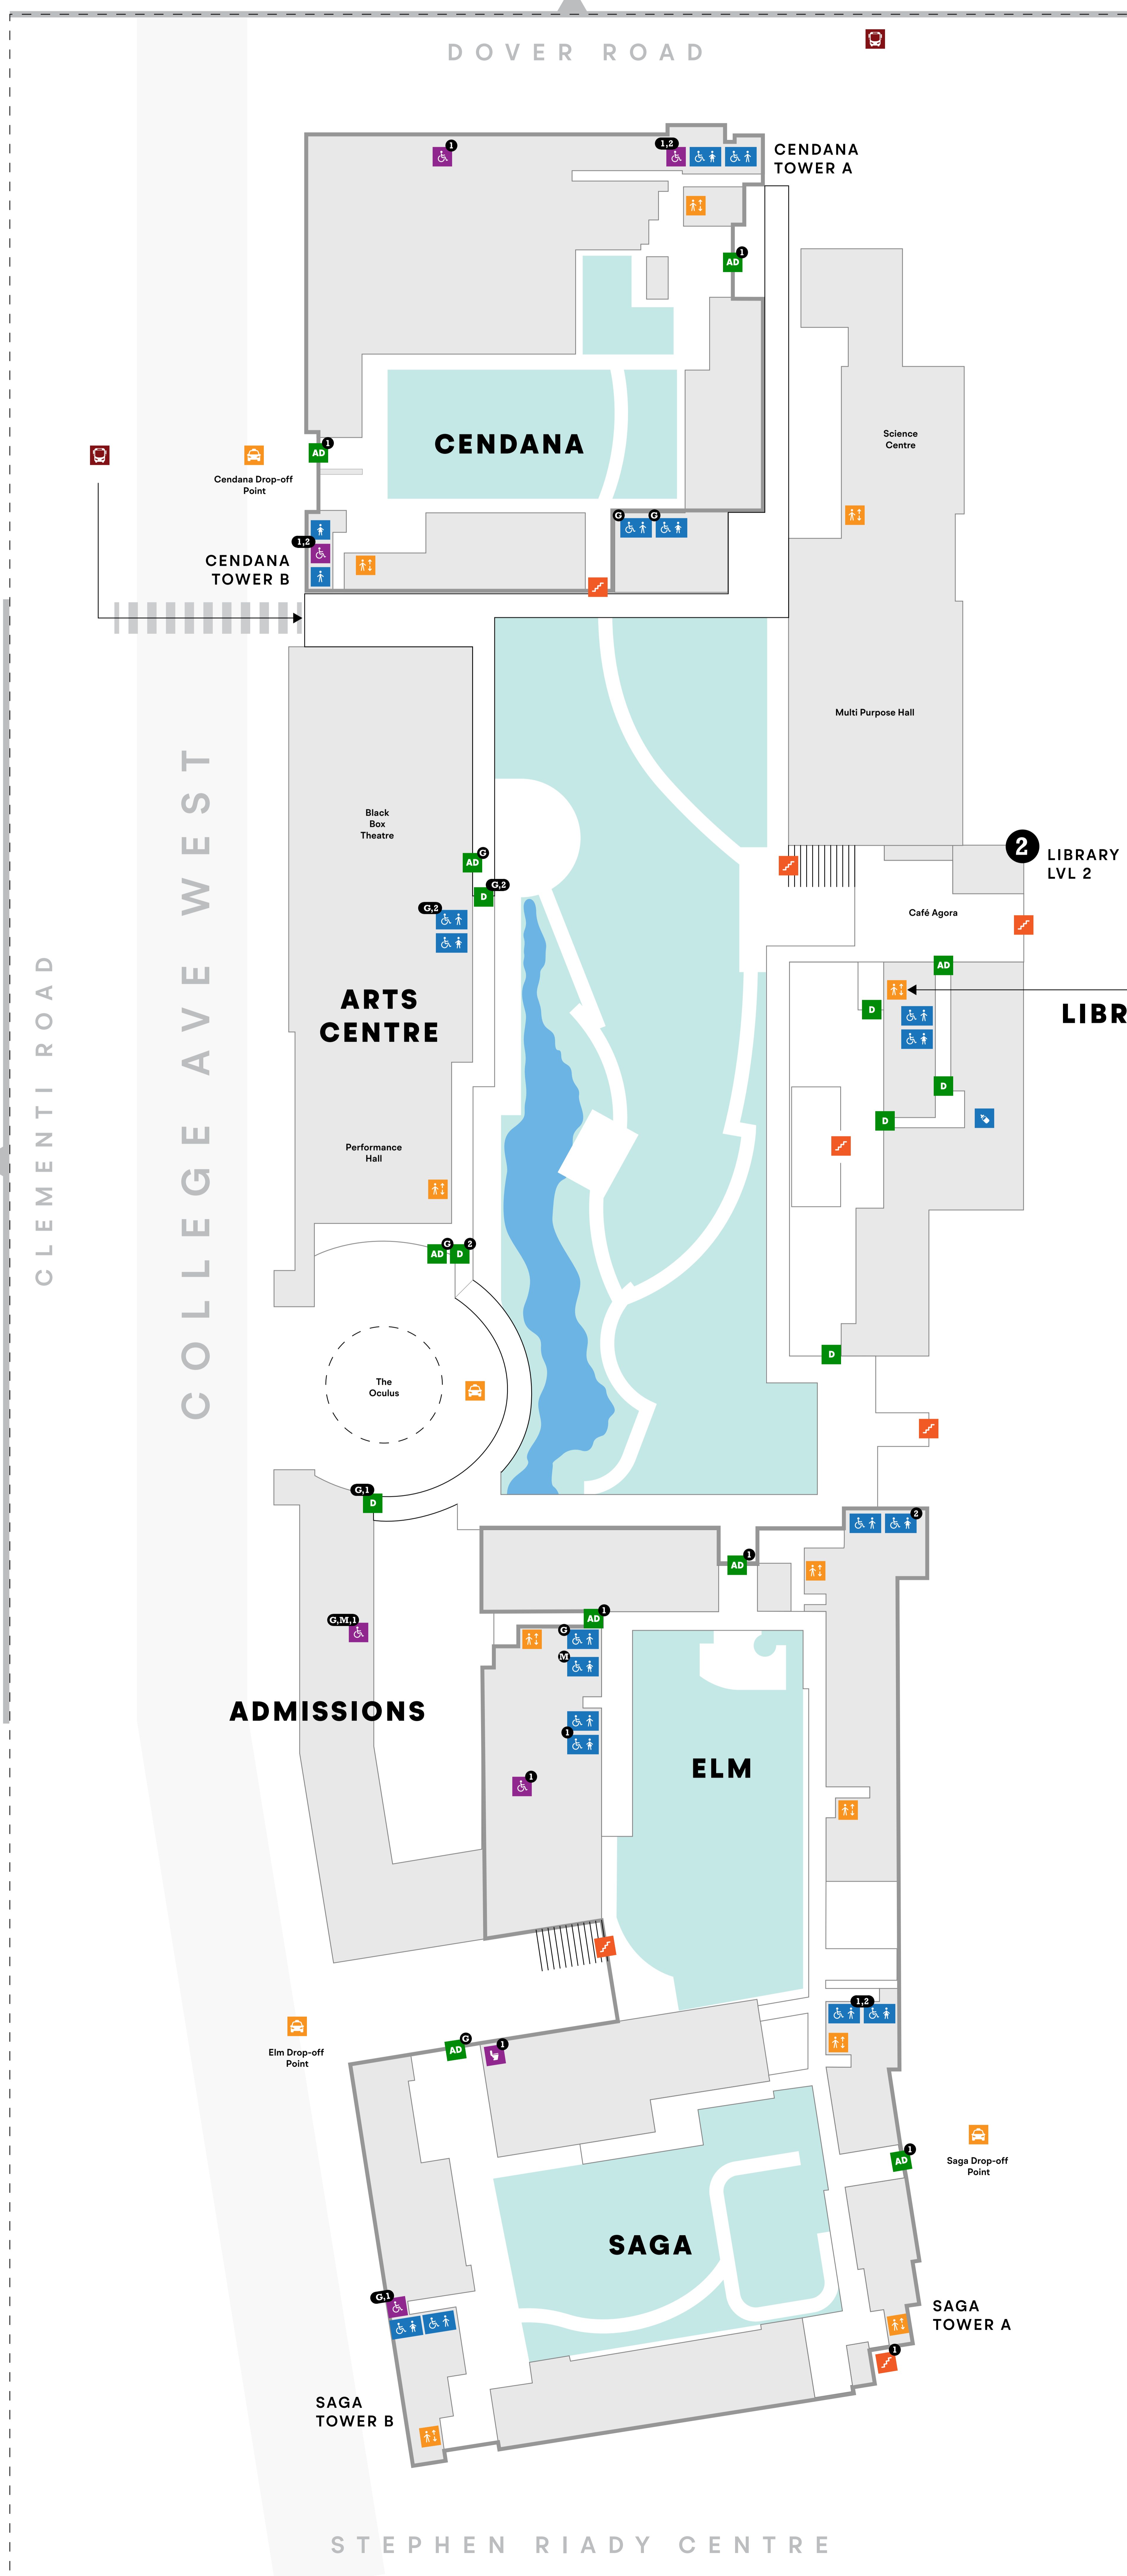

CAMPUS ACCESSIBILITY MAP

STUDENT ACCESSIBILITY SUPPORT SERVICES

The goal of Student Accessibility Support Services is to give students with physical, cognitive, and psychological conditions the best chance at academic excellence. The Dean of Students (DOS) Office is here to help students with accessibility support, both in and out of the classroom.

For students who need accessibility support on the physical campus, accommodations requests will be submitted to the Associate Dean of Students who will work closely with Infrastructure, Health, and Safety and the Residential Colleges (RCs) on assessing the request. There are designated accessibility suites available in each RC for students with mobility limitations. Additionally, there are ramps and tactile flooring throughout much of the campus. Campus accessibility tours can be requested through Student Accessibility Support Services at accessibility@yale-nus.edu.sg.

MAP KEY

How to Read this Map

Accessible (All Gender) toilet can be found at this location on the Ground Floor, Mezzanine Floor, and on Level 1.

Toilets

- Accessible (All Gender)
- All Gender
- Female w/ Accessible Stall
- Male w/ Accessible Stall
- Female
- Male

Mobility

- Stairs
- Door
- Automated Door
- Elevator
- Drop-off Point
- Bus Stand

Other Facilities

- Quiet Room
- Lactation Room

Residential College Spaces

GETTING TO YALE-NUS COLLEGE

By Bus

Nearest bus stops & bus services:

- 17099 Yale-NUS College (on Clementi Road): 33, 96, 151, 183, 196
- 19059 University Town (on Dover Road): 33, 196

By Car

Take Exit 9 on the Ayer Rajah Expressway (AYE) and turn onto Clementi Road. Enter University Town (UTown) from Dover Road. At the UTown entrance, take a right onto College Ave West.

Campus Drop-off Points

- Yale-NUS College: 16 College Ave West, 138527
- Saga College: 10 College Ave West, 138609
- Elm College: 12 College Ave West, 138610
- Cendana College: 28 College Ave West, 138533

Parking

Parking is available at the Stephen Riady Centre basement carpark, located at 2 College Ave West, 138607. The carpark operates on an automated parking system using Electronic Road Pricing (ERP) technology. Guests may park in the white lots. Take the lift from the carpark to Level 2 and turn right towards the UTown Education Resource Centre. Enter Yale-NUS College through the Saga College drop off point at 10 College Ave West, 138609.

Getting Around NUS

NUS provides shuttle bus transit free of charge between UTown and Kent Ridge Campuses. All internal shuttle buses are wheelchair accessible and can be boarded from the CREATE building in the Town Plaza.

Students may also request use of the NUS accessible van service for complimentary transportation to and from classes on the Yale-NUS and NUS UTown campus. Students may arrange for these services through the NUS Student Accessibility Unit (SAU) at osayyya@nus.edu.sg.