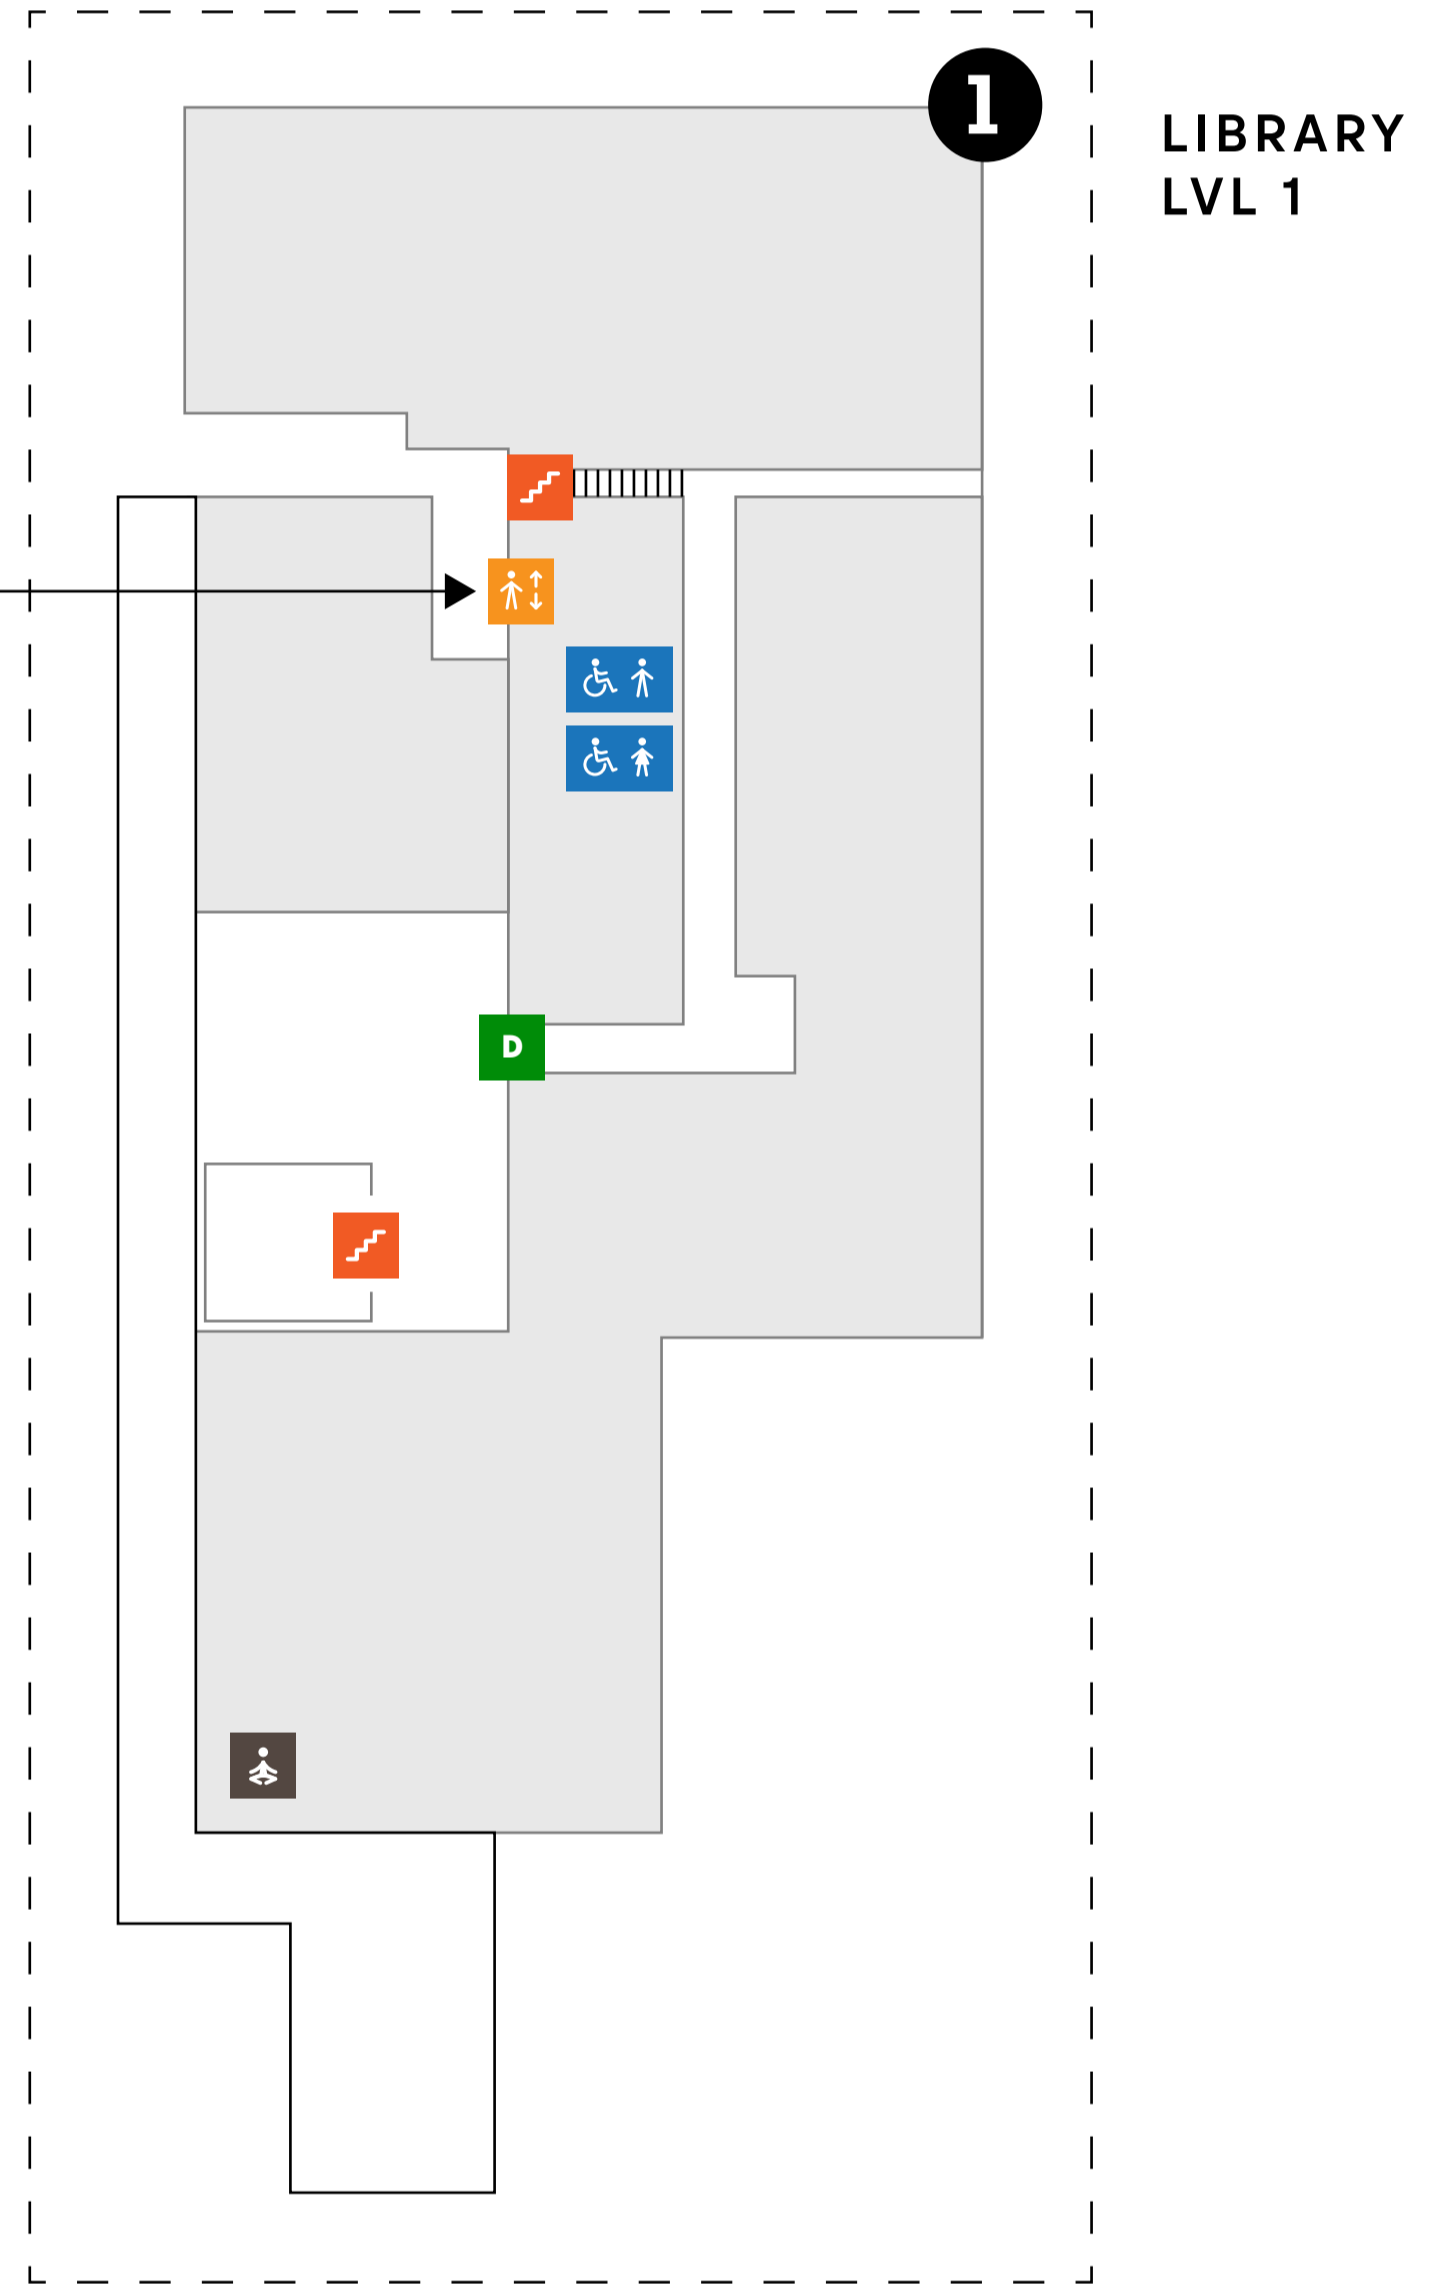

MAP KEY

How to Read this Map

 Accessible (All Gender) toilet can be found at this location on the Ground Floor, Mezzanine Floor, and on Level 1.

Toilets

-  Accessible (All Gender)
-  All Gender
-  Female w/ Accessible Stall
-  Male w/ Accessible Stall
-  Female
-  Male

Mobility

-  Stairs
-  Door
-  Automated Door
-  Elevator
-  Drop-off Point
-  Bus Stand

Other Facilities

-  Quiet Room
-  Lactation Room

 Residential College Spaces

GETTING TO YALE-NUS COLLEGE

By Bus

Nearest bus stops & bus services: